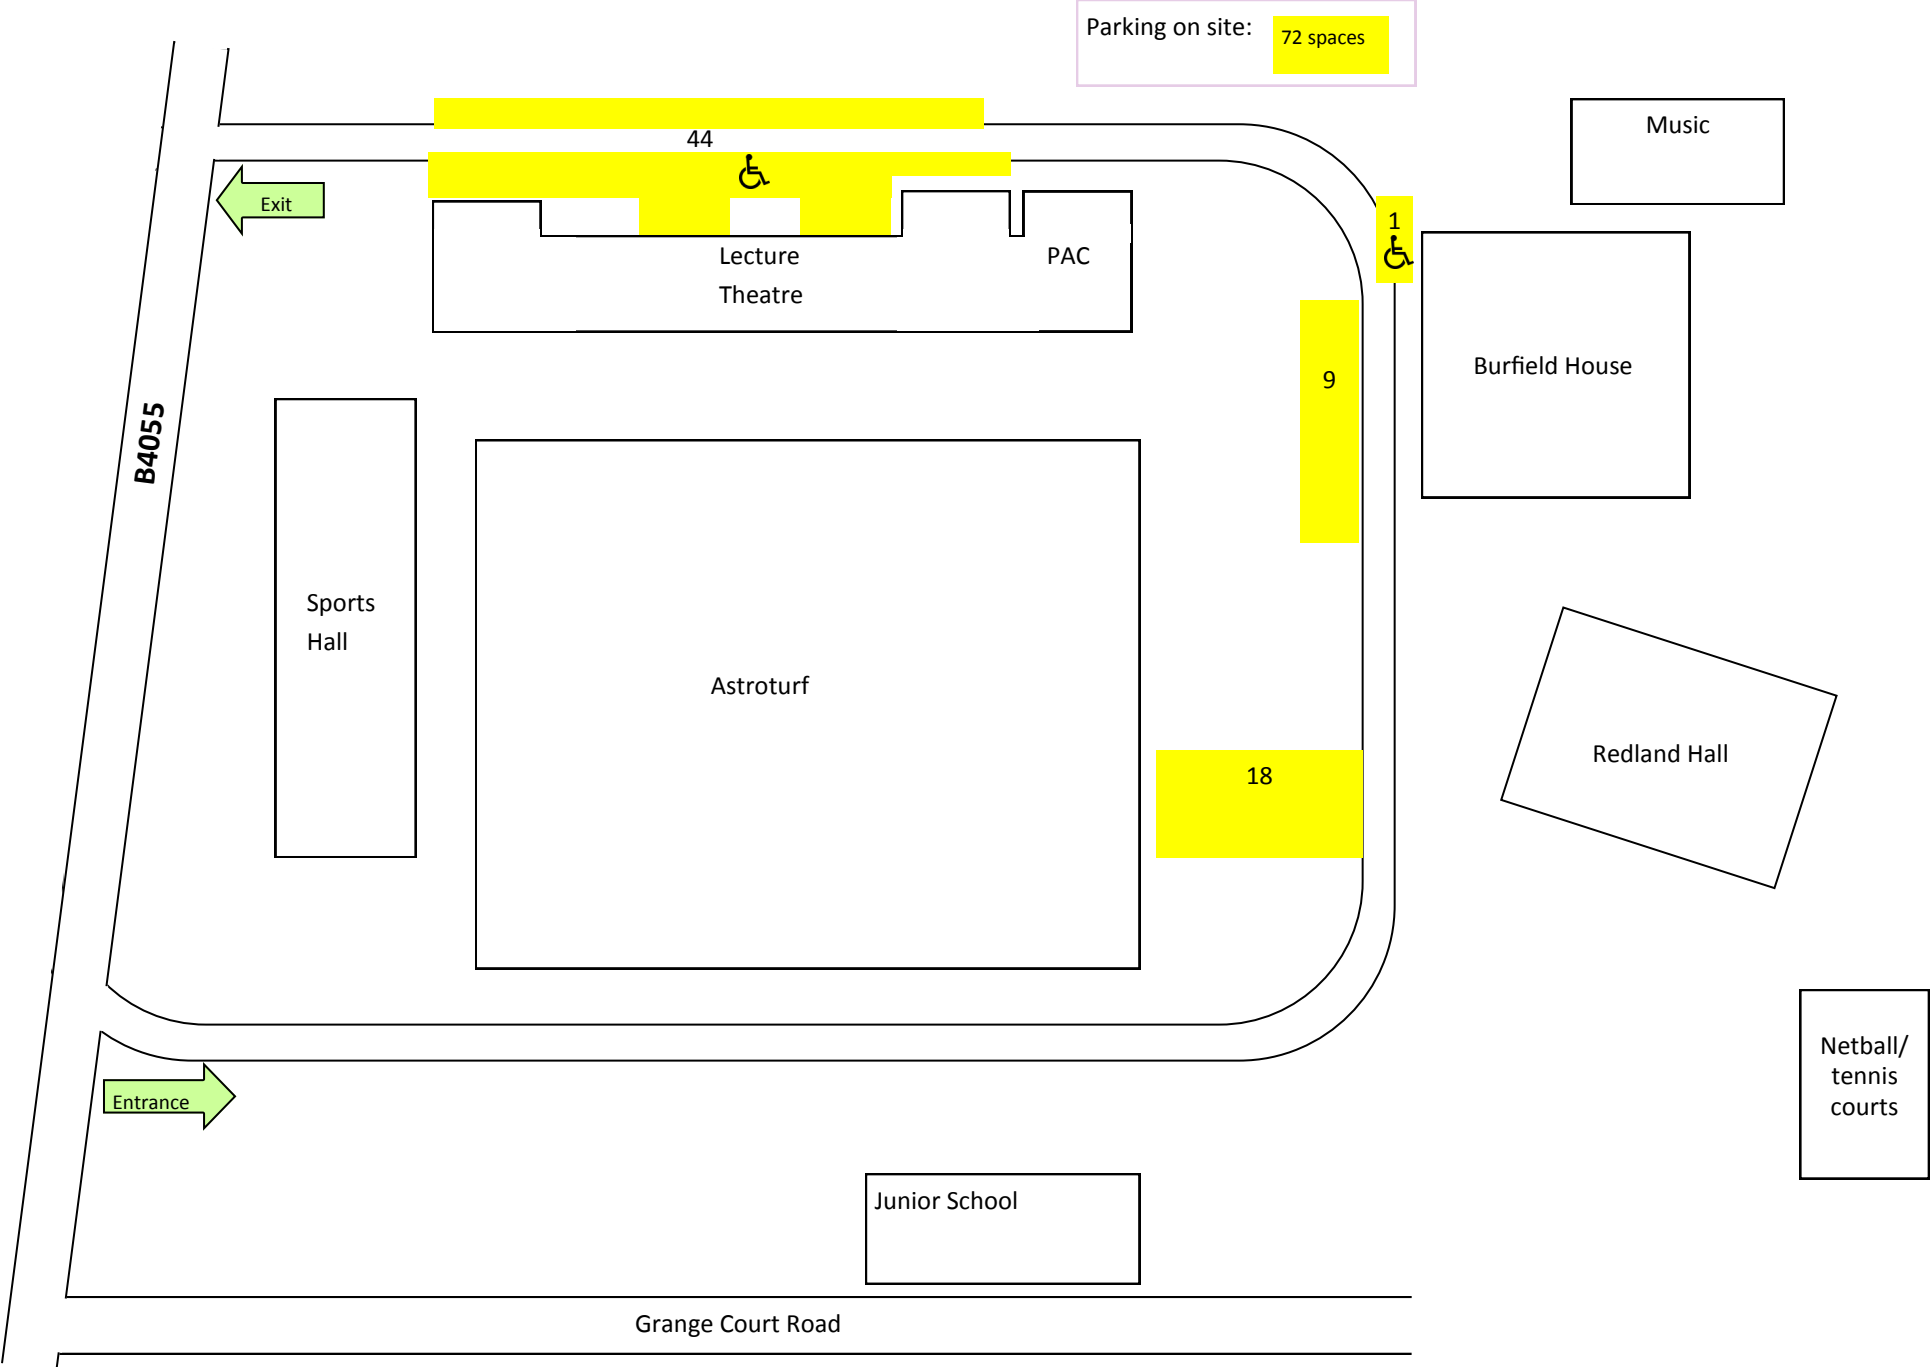

Redmaids' High Site Plan

Parking on site: 72 spaces

B4055

Exit

44

Lecture Theatre

PAC

1
Wheelchair icon

Burfield House

9

Sports Hall

Astro turf

18

Redland Hall

Entrance

Junior School